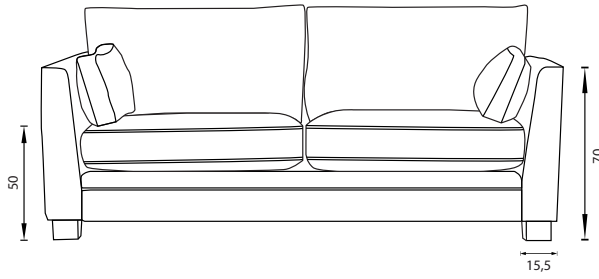

ARIZONA

Pieds | Pootjes | Feet

Bois | Hout | Wood