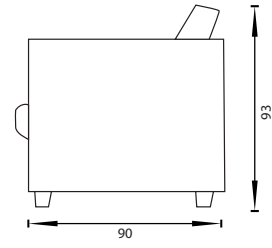

ARIZONA

Pieds | Pootjes | Feet

Bois | Hout | Wood