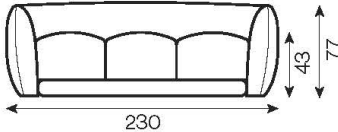

OLBIA

SOFA 3PL

ARMCHAIR

POUFFE

SOFA 3PL

SEAT CUSHION	BACK CUSHIONS	FRAME	SUSPENSION
HR foam Wave springs «B»	VP foam	Wooden structure	Wave spring «B»

REMARKS

All corners and modules can be with either a left or right-hand layout.