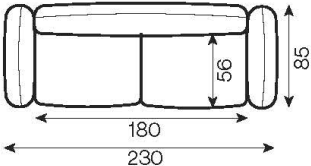

OLBIA

SOFA 3PL

ARMCHAIR

POUFFE

SOFA 3PL

SEAT CUSHION	BACK CUSHIONS	FRAME	SUSPENSION
HR foam Wave springs «B»	VP foam	Wooden structure	Wave spring «B»

REMARKS

All corners and modules can be with either a left or right-hand layout.