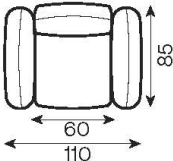

OLBIA

SOFA 3PL

ARMCHAIR

POUFFE

SOFA 3PL

SEAT CUSHION	BACK CUSHIONS	FRAME	SUSPENSION
HR foam Wave springs «B»	VP foam	Wooden structure	Wave spring «B»

REMARKS

All corners and modules can be with either a left or right-hand layout.