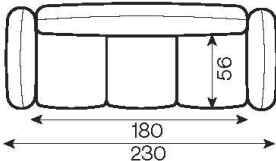

OLBIA

SOFA 3PL

ARMCHAIR

POUFFE

SOFA 3PL

SEAT CUSHION	BACK CUSHIONS	FRAME	SUSPENSION
HR foam Wave springs «B»	VP foam	Wooden structure	Wave spring «B»

REMARKS

All corners and modules can be with either a left or right-hand layout.