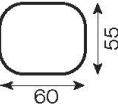

OLBIA

SOFA 3PL

ARMCHAIR

POUFFE

SOFA 3PL

SEAT CUSHION	BACK CUSHIONS	FRAME	SUSPENSION
HR foam Wave springs «B»	VP foam	Wooden structure	Wave spring «B»

REMARKS

All corners and modules can be with either a left or right-hand layout.