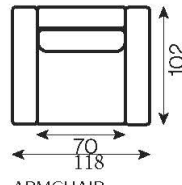

EDIMBOURG

SOFA 2PL
sleeping function 140x200

SOFA 3PL
sleeping function 160x200

ARMCHAIR
sleeping function 70x200

SOFA 2 PL
sleeping function 210x200

SOFA 2PL Maxi
sleeping function 240x200

SEAT CUSHION	BACK CUSHIONS	FRAME	SUSPENSION
HR foam Pocket springs	50% silicon 50% PUR granules	Wooden structure	Pocket springs

REMARKS
All corners and modules can be with either a left or right-hand layout.