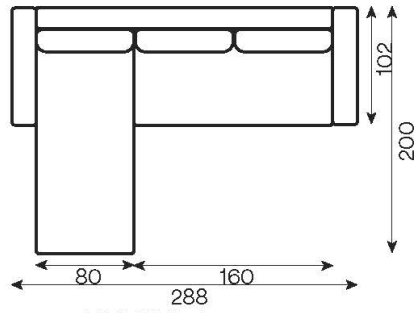

EDIMBOURG

SOFA 2PL
sleeping function 140x200

SOFA 3PL
sleeping function 160x200

ARMCHAIR
sleeping function 70x200

SOFA 2 PL
sleeping function 210x200

SOFA 2PL Maxi
sleeping function 240x200

SEAT CUSHION	BACK CUSHIONS	FRAME	SUSPENSION
HR foam Pocket springs	50% silicon 50% PUR granules	Wooden structure	Pocket springs

REMARKS
All corners and modules can be with either a left or right-hand layout.