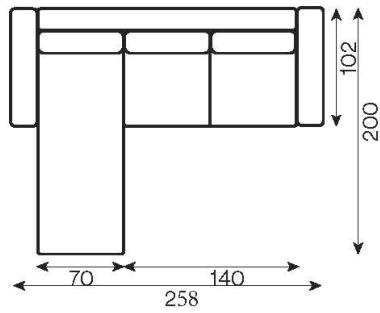

EDIMBOURG

SOFA 2PL
sleeping function 140x200

SOFA 3PL
sleeping function 160x200

ARMCHAIR
sleeping function 70x200

SOFA 2 PL
sleeping function 210x200

SOFA 2PL Maxi
sleeping function 240x200

SEAT CUSHION	BACK CUSHIONS	FRAME	SUSPENSION
HR foam Pocket springs	50% silicon 50% PUR granules	Wooden structure	Pocket springs

REMARKS
All corners and modules can be with either a left or right-hand layout.