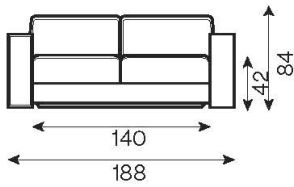

EDIMBOURG

SOFA 2PL
sleeping function 140x200

SOFA 3PL
sleeping function 160x200

ARMCHAIR
sleeping function 70x200

SOFA 2 PL
sleeping function 210x200

SOFA 2PL Maxi
sleeping function 240x200

SEAT CUSHION	BACK CUSHIONS	FRAME	SUSPENSION
HR foam Pocket springs	50% silicon 50% PUR granules	Wooden structure	Pocket springs

REMARKS
All corners and modules can be with either a left or right-hand layout.