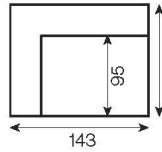

ALICANTE

BATARD 1PL

SEAT CUSHION	BACK CUSHION	FRAME	SUSPENSION
HR Foam Wave springs «B»	HR Foam.	Wooden structure	Wave springs «B»

FEET	REMARKS
No	All corners and modules ca be with either a left or right-hand layout.