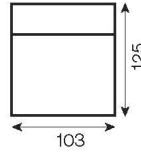

CHAUFFEUSE 1PL